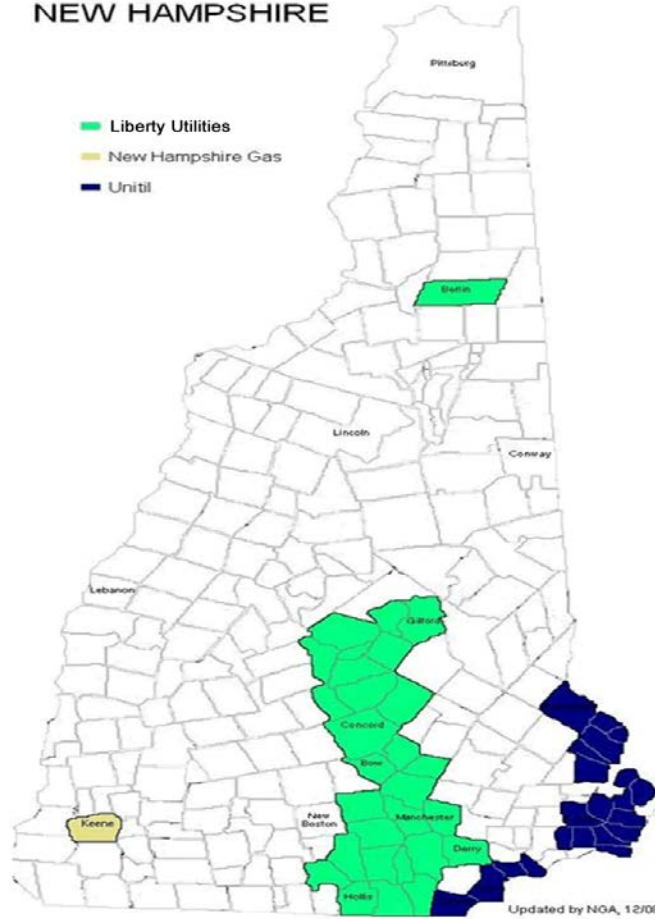

**Natural Gas, Propane and Steam Utilities in NH**

**NEW HAMPSHIRE**

**Natural Gas, Propane and Steam Utilities in NH**  
**Communities Served**

Liberty Utilities (Natural Gas)			Unitil/Northern Utilities (Natural Gas)			NH Gas Corp. (Propane)	Concord Steam Corp. (Steam)
Allenstown	Derry	Loudon	Atkinson	Hampton	Plaistow	Keene	Concord
Amherst	Franklin	Manchester	Dover	Hampton Beach	Portsmouth		
Auburn	Gilford	Merrimack	Durham	Hampton Falls	Rochester		
Bedford	Goffstown	Milford	East Kingston	Kensington	Rollinsford		
Belmont	Hollis	Nashua	East Rochester	Madbury	Salem		
Berlin	Hooksett	Northfield	Exeter	Newington	Seabrook		
Boscawen	Hudson	Pembroke	Gonic	North Hampton	Somersworth		
Bow	Laconia	Sanbornton	Greenland		Stratham		
Canterbury	Litchfield	Tilton					
Concord	Londonderry						